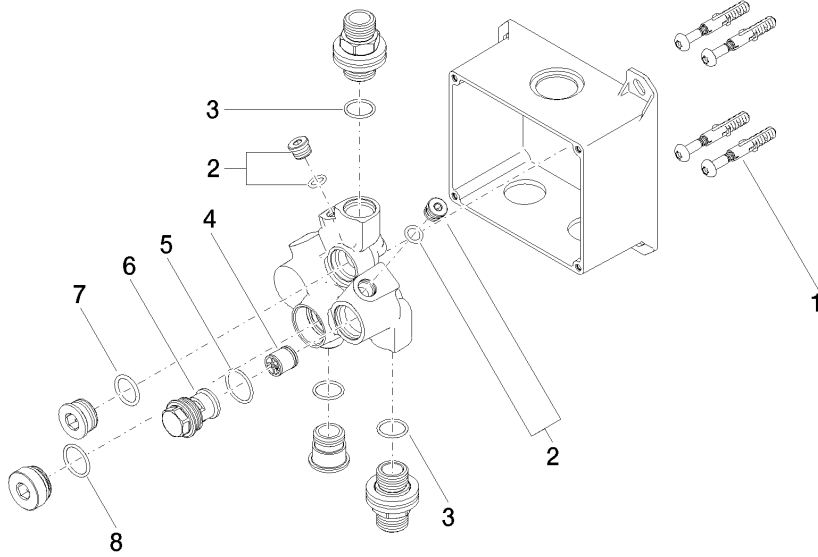

## eSET Touchfree Basin mixer without temperature setting for combining with free-standing fittings -

---

35 742 970 90  
mm [inches]

### Certificates

---

LGA\_29120.

WRAS\_1906116.

**eSET Touchfree Basin mixer without temperature setting for combining with free-standing fittings -**

35 742 970 90

**Spare parts list**

No.	Item Number	Name	Quantity used	Delivery time
1	04 30 31 024 01 90	fixing set	2	2
2	04 31 20 039 11 90	plug	2	2
3	09 14 10 053 90	seal	3	2
4	90 23 01 040 00 90	back-flow preventer	1	2
5	90 14 10 056 00 90	seal	1	2
6	09 24 03 219 90	nipple	1	2
7	09 14 10 117 90	seal	1	2
8	09 14 10 031 90	seal	1	2